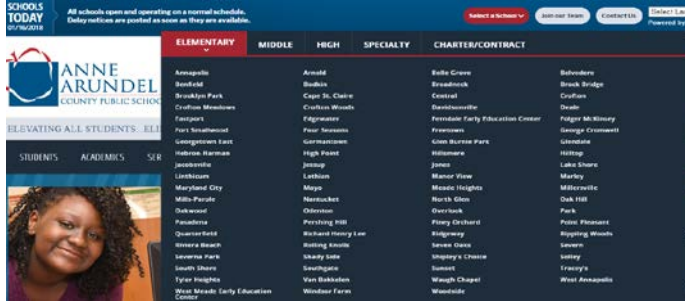

1. Choose your student's school from the AACPS.org website:

2. Click on the OSP link:

3. Create a new user account and then add Student Profiles (*Student ID required*)

****Student name must match exactly to school database (as it appears on report card) if you have any problems contact the school office**